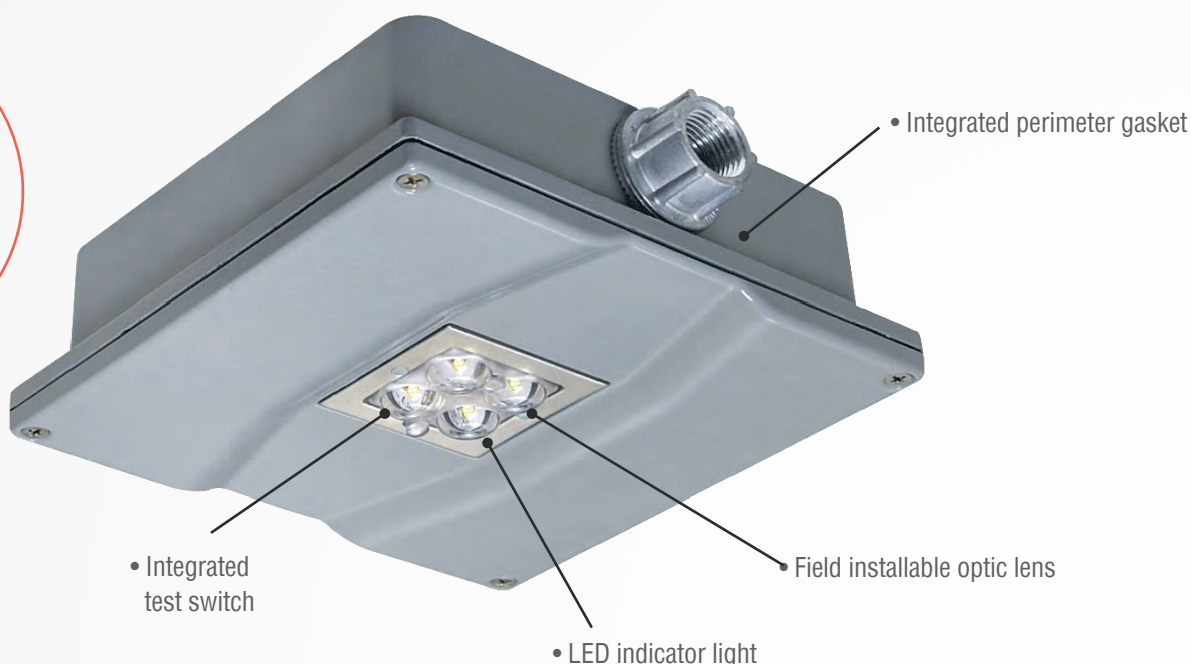

Pluraluce® HAZARDOUS

FEATURES

BENEFITS

Samsung LED technology

- Improved lumen maintenance with over 50,000 hour lamp life
- High lumen output with lower wattage consumption

Up to 845 lumens

- Greater fixture to fixture spacing
- Up to 60' spacing on center
- Cost savings as less units are required

Interchangeable optics

- Custom designed to deliver maximum output
- Choice of symmetric or asymmetric distribution

Surface configurations

- Suitable for use in a variety of environments

HT, SE & SA configurations

- Provides lighting in normal conditions as well as in power outages
- Unique option to have one fixture for all your lighting requirements

Ni-MH batteries

- Provides 90 or 120 minute emergency duration
- Maintenance free long life

Auto-test diagnostics

- Intelligent communication with continuous status updates
- Option to manually run a 30 second, 15 minute or 90 minute test

HAZARDOUS CLASSIFICATION

- Class I, Division 2, Groups A-D, Class II, Division 2, Groups E-G and Class III
- For areas with explosive gas or dust