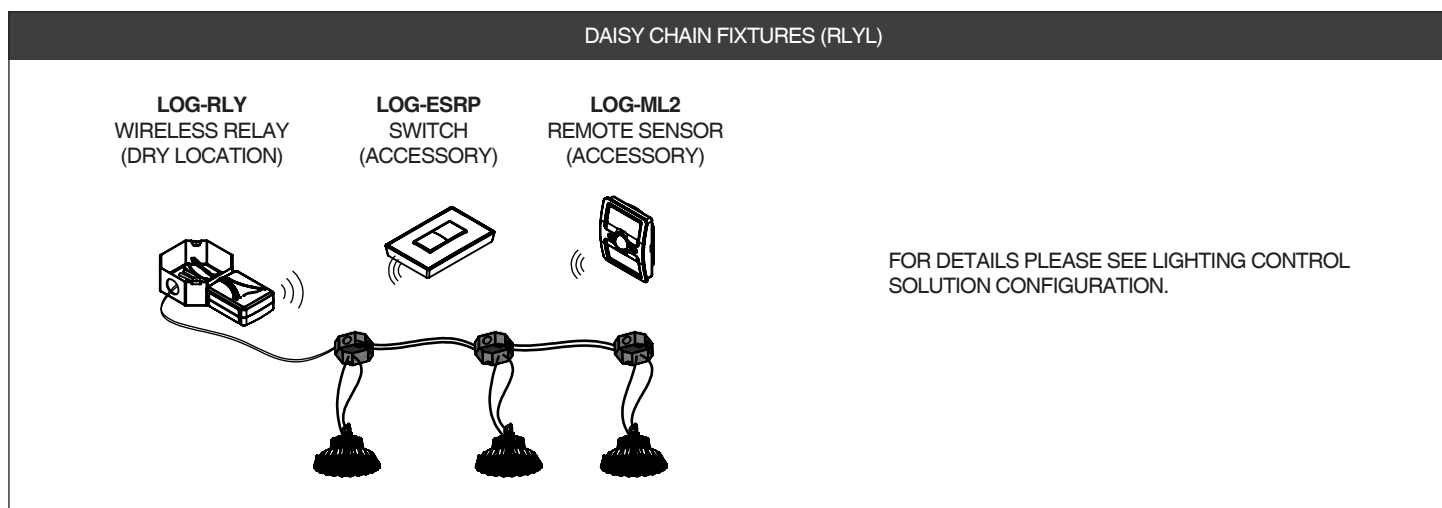

ENERGY CHART

MODEL	EFFICACY (Lumens/Watts)	CONSUMPTION WATTAGE (W)	LUMEN OUTPUT (LM)	CRI	L70 (hrs.)
NUV-HT-VLO-WT30-VWD	111	90	10082	>80	>60,000
NUV-HT-VLO-WT40-VWD	115	90	10337	>80	>60,000
NUV-HT-VLO-WT50-VWD	115	90	10508	>80	>60,000
NUV-HT-MO-WT30-VWD	116	150	17319	>80	>60,000
NUV-HT-MO-WT40-VWD	129	150	19315	>80	>60,000
NUV-HT-MO-WT50-VWD	132	150	19548	>80	>60,000
NUV-HT-HO-WT30-VWD	129	240	30271	>80	>60,000
NUV-HT-HO-WT40-VWD	125	240	30097	>80	>60,000
NUV-HT-HO-WT50-VWD	123	240	31609	>80	>60,000
NUV-HT-VHO-WT30-VWD	129	300	37732	>80	>60,000
NUV-HT-VHO-WT40-VWD	115	300	35655	>80	>60,000
NUV-HT-VHO-WT50-VWD	130	300	37782	>80	>60,000

ELECTRICAL RATING

PRODUCT	NOMINAL POWER (W)	AC CURRENT (A)		FREQUENCY (HZ)	DC VOLTAGE (V)	DC CURRENT (MA)
		AC VOLTAGE 120V	AC VOLTAGE 277V			
NUVHTVLOWT40VWD	90	0.75	0.32	50/60	43	1900
NUVHTMOWT40VWD	150	1.25	0.54	50/60	49	2700
NUVHTHOWT40VWD	240	2.00	0.87	50/60	49	4400
NUVHTVHOWT40VWD	300	2.50	1.08	50/60	49	5500

DIMMER COMPATIBILITY

DIMMER	COMPATABILITY	
	ON / OFF	DIMMING
LUTRON - DIVA - DVTV	YES	YES
NSTV - DV (NOVA)	YES	YES
POWER PACK		
LUTRON PP-DV (120-277V, 50/60Hz, 6.5W)		
NOTE: To guarantee the dimming operation, the switches should be connected to the corresponding nominal voltage power pack.		

LOGICA (WIRELESS & POWERLESS LIGHTING CONTROL SOLUTIONS)