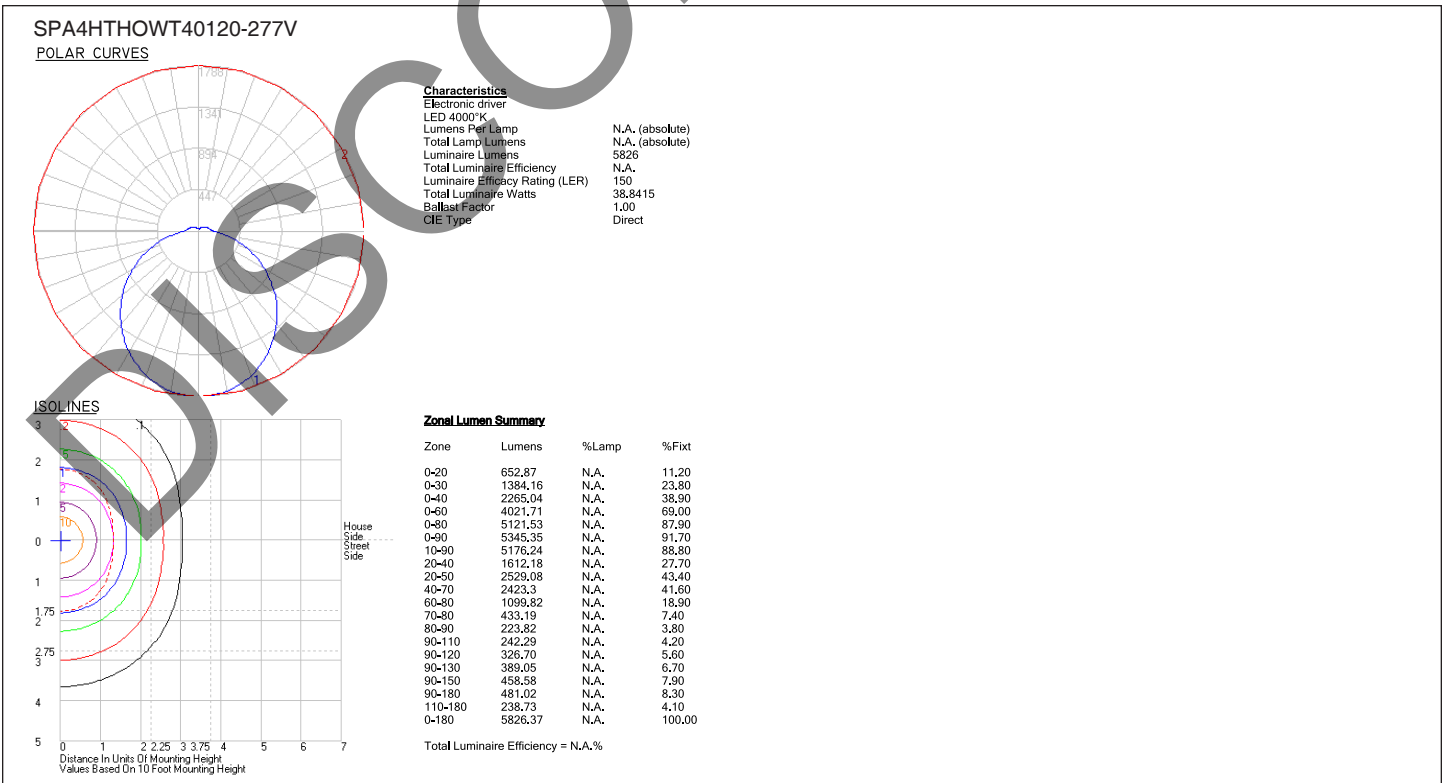

VANDAL RESISTANT LINEAR LED

- The **SPADA®** is a vandal and impact resistant fixture.
- **HOUSING:** 1 single piece constructed of high quality extruded aluminum, allowing for excellent heat dissipation.
- **DIFFUSER:** Extruded UV stabilized polycarbonate lens providing reduced glare.
- **LUMENS:** **LO:** 4380 up to 4660 lm
HO: 5477 up to 5826 lm
- **OPERATING TEMP:**
HT (AC Only) -20°C up to 40°C (-4°F up to 104°F)
- **WEIGHT:** 7 lbs. / 3.2 kg.

NOTE 1: Surface mount is standard.

NOTE 2: See other mounting options below.

NOTE 3: Logica (Beghelli wireless and powerless control solutions) is available. Contact factory for more details.

TECHNICAL INFORMATION

DIMENSIONS

MOUNTING OPTIONS

PHOTOMETRICS

ENERGY CHART

MODEL	LENGTH	EFFICACY	CONSUMPTION WATTAGE	LUMEN OUTPUT	CRI	L70 (hrs.)	L84 (hrs.)
SPA4HTLOWT30-120-277V	4 ft	112 lm/W	40	4380	>80	>60,000	>52,000
SPA4HTLOWT30-120-277V	4 ft	119 lm/W	40	4660	>80	>60,000	>52,000
SPA4HTLOWT30-120-277V	4 ft	119 lm/W	40	4660	>80	>60,000	>52,000
SPA4HTHOWT30-120-277V	4 ft	141 lm/W	40	5477	>80	>60,000	>52,000
SPA4HTHOWT30-120-277V	4 ft	150 lm/W	40	5826	>80	>60,000	>52,000
SPA4HTHOWT30-120-277V	4 ft	150 lm/W	40	5826	>80	>60,000	>52,000