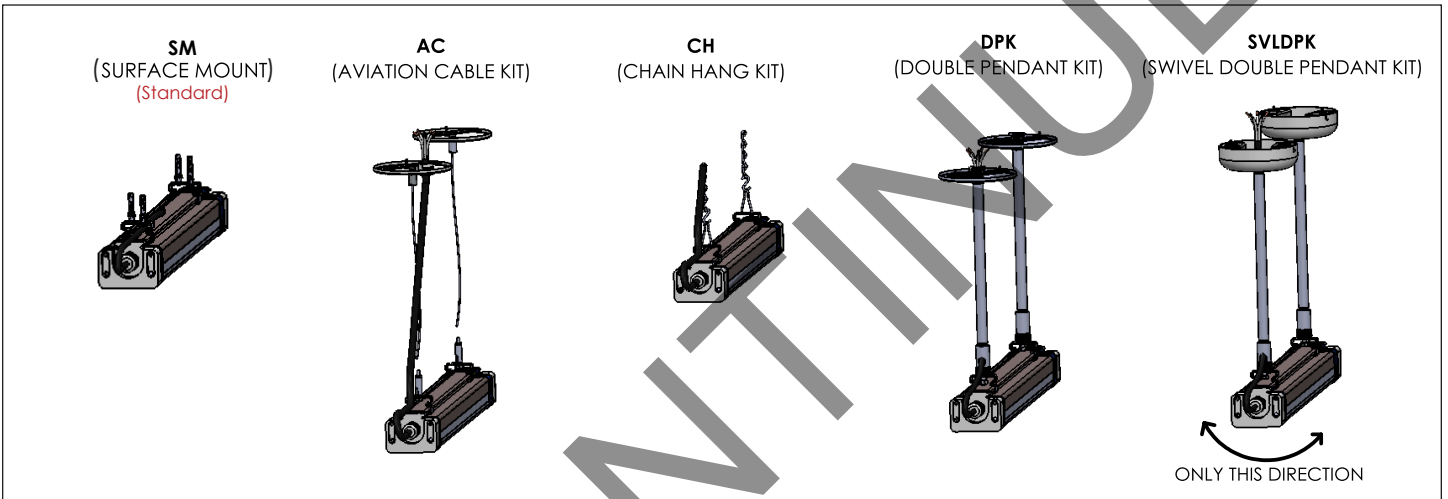

VANDAL RESISTANT LINEAR LED

- The **SPADA®** is a vandal and impact resistant fixture.
- **HOUSING:** 1 single piece constructed of high quality extruded aluminum, allowing for excellent heat dissipation.
- **DIFFUSER:** Extruded UV stabilized polycarbonate lens providing reduced glare.
- **LUMENS:** **LO:** 4380 up to 4660 lm
HO: 5477 up to 5826 lm
- **OPERATING TEMP:**
HT (AC Only) -20°C up to 40°C (-4°F up to 104°F)
- **WEIGHT:** 7 lbs. / 3.2 kg.

NOTE 1: Surface mount is standard.

NOTE 2: See other mounting options below.

NOTE 3: Logica (Beghelli wireless and powerless control solutions) is available. Contact factory for more details.

TECHNICAL INFORMATION

DIMENSIONS

MOUNTING OPTIONS

PHOTOMETRICS

ENERGY CHART

MODEL	LENGTH	EFFICACY	CONSUMPTION WATTAGE	LUMEN OUTPUT	CRI	L70 (hrs.)	L84 (hrs.)
SPA4HTLOWT30-120-277V	4 ft	112 lm/W	40	4380	>80	>60,000	>52,000
SPA4HTLOWT30-120-277V	4 ft	119 lm/W	40	4660	>80	>60,000	>52,000
SPA4HTLOWT30-120-277V	4 ft	119 lm/W	40	4660	>80	>60,000	>52,000
SPA4HTHOWT30-120-277V	4 ft	141 lm/W	40	5477	>80	>60,000	>52,000
SPA4HTHOWT30-120-277V	4 ft	150 lm/W	40	5826	>80	>60,000	>52,000
SPA4HTHOWT30-120-277V	4 ft	150 lm/W	40	5826	>80	>60,000	>52,000