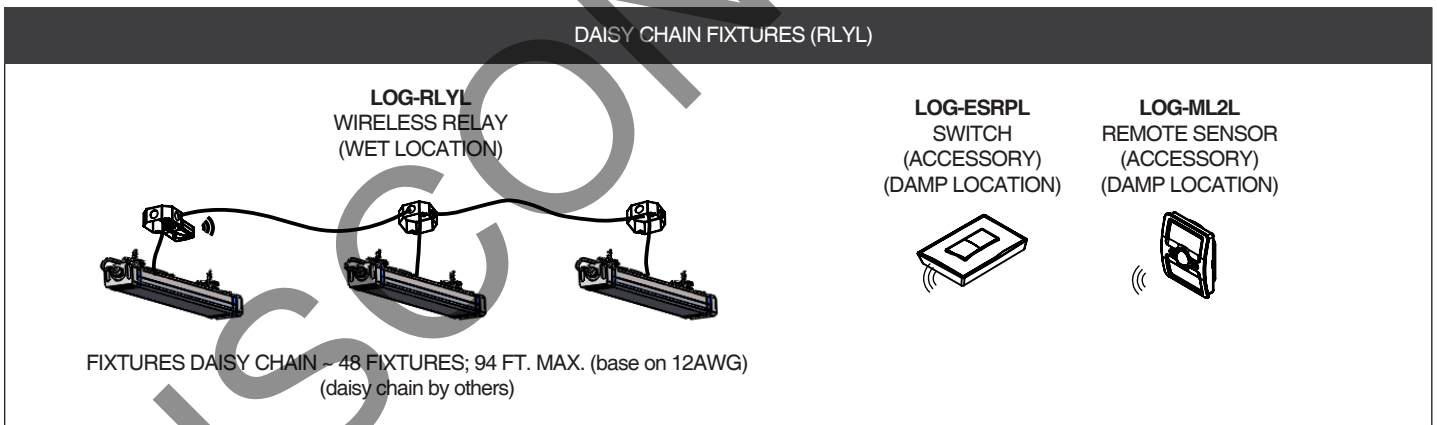

ENERGY CHART

MODEL	LENGTH	EFFICACY	CONSUMPTION WATTAGE	LUMEN OUTPUT	CRI	L70 (hrs.)	L84 (hrs.)
SPA4HTLOWT30-120-277V	4 ft	112 lm/W	40	4380	>80	>60,000	>52,000
SPA4HTLOWT30-120-277V	4 ft	119 lm/W	40	4660	>80	>60,000	>52,000
SPA4HTLOWT30-120-277V	4 ft	119 lm/W	40	4660	>80	>60,000	>52,000
SPA4HTHOWT30-120-277V	4 ft	141 lm/W	40	5477	>80	>60,000	>52,000
SPA4HTHOWT30-120-277V	4 ft	150 lm/W	40	5826	>80	>60,000	>52,000
SPA4HTHOWT30-120-277V	4 ft	150 lm/W	40	5826	>80	>60,000	>52,000

ELECTRICAL RATING

PRODUCT	NOMINAL POWER (W)	AC CURRENT (A) AC VOLTAGE		FREQUENCY (HZ)	DC VOLTAGE	DC CURRENT (MA)	DIMMER COMPATIBILITY	
		120V	277V				DIMMER	COMPATABILITY ON / OFF DIMMING
SPA4HTLOWT40-120-277V	40	0.35	0.16	50/60	34.92	1050	LEVITON - AWRMG - 7	YES YES
SPA4HTHOWT40120277V	40	0.35	0.16	50/60	35.23	1050	LUTRON - DIVA - DVSTV LUTRON - DIVE - DVTV WATT STOPPER - DCLV1	YES YES YES YES YES YES

LOGICA (WIRELESS & POWERLESS LIGHTING CONTROL SOLUTIONS)

■ **WARRANTY:** 5 year warranty, see website for full warranty details.