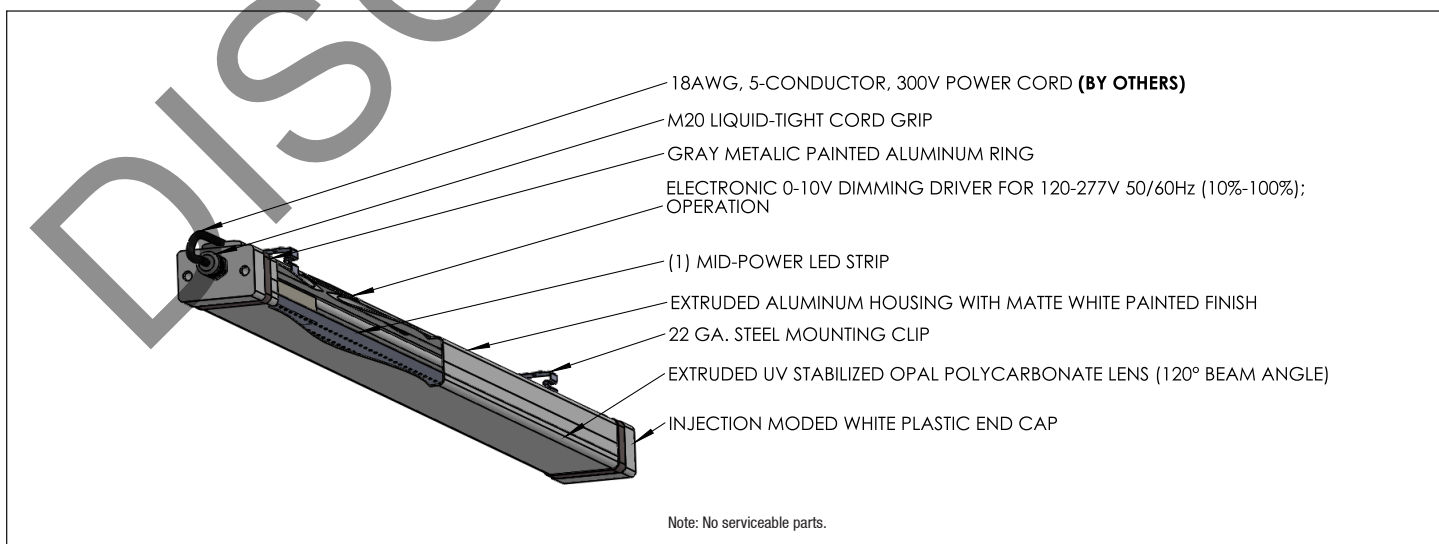

VANDAL RESISTANT LINEAR LED

- The **SPADA®** is a vandal and impact resistant fixture.
- **HOUSING:** 1 single piece constructed of high quality extruded aluminum, allowing for excellent heat dissipation.
- **DIFFUSER:** Extruded UV stabilized polycarbonate lens providing reduced glare.
- **LUMENS:** **LO:** 4380 up to 4660 lm
HO: 5477 up to 5826 lm
- **OPERATING TEMP:**
HT (AC Only) -20°C up to 40°C (-4°F up to 104°F)
- **WEIGHT:** 7 lbs. / 3.2 kg.

AVAILABLE MODELS

2 FOOT

SPA-2HT-LO-WT30-120-277V
SPA-2HT-LO-WT35-120-277V
SPA-2HT-LO-WT40-120-277V
SPA-2HT-LO-WT50-120-277V

4 FOOT

SPA-4HT-LO-WT30-120-277V
SPA-4HT-LO-WT40-120-277V
SPA-4HT-LO-WT50-120-277V
SPA-4HT-HO-WT30-120-277V
SPA-4HT-HO-WT50-120-277V

DIMENSIONS

MOUNTING OPTIONS

PHOTOMETRICS

ENERGY CHART

MODEL	LENGTH	EFFICACY	CONSUMPTION WATTAGE	LUMEN OUTPUT	CRI	L70 (hrs.)	L84 (hrs.)
SPA4HTLOWT30-120-277V	4 ft	112 lm/W	40	4380	>80	>60,000	>52,000
SPA4HTLOWT30-120-277V	4 ft	119 lm/W	40	4660	>80	>60,000	>52,000
SPA4HTLOWT30-120-277V	4 ft	119 lm/W	40	4660	>80	>60,000	>52,000
SPA4HTHOWT30-120-277V	4 ft	141 lm/W	40	5477	>80	>60,000	>52,000
SPA4HTHOWT30-120-277V	4 ft	150 lm/W	40	5826	>80	>60,000	>52,000
SPA4HTHOWT30-120-277V	4 ft	150 lm/W	40	5826	>80	>60,000	>52,000