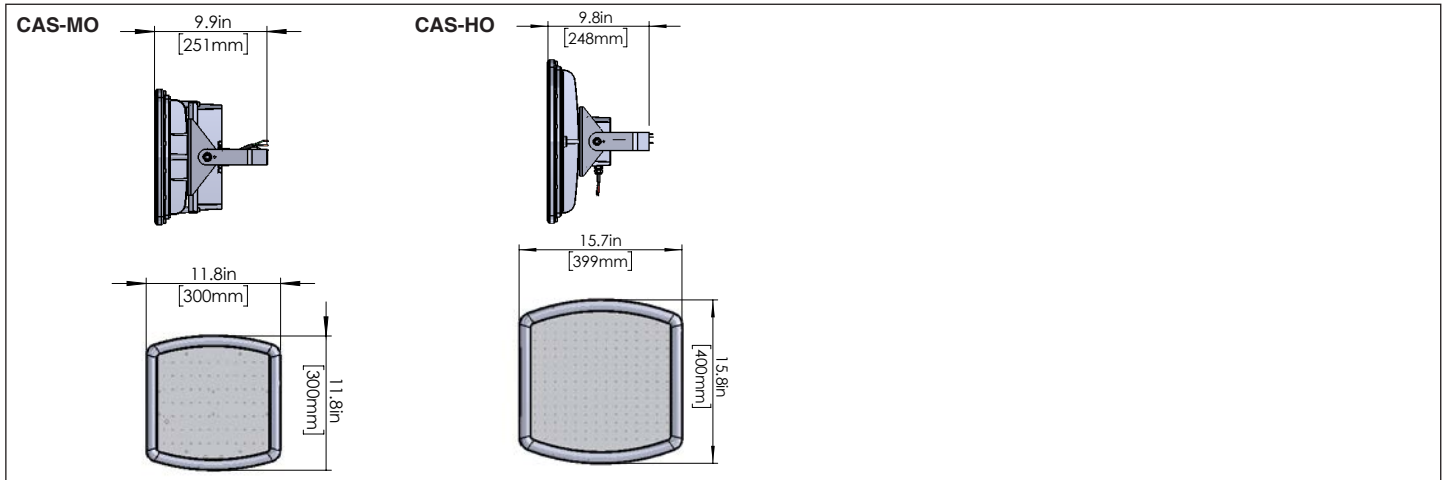

### MOUNTING OPTIONS

**STANDARD**

MB (surface wall/mount bracket)  
(AIMABLE 90° BOTH SIDES -22.5° INCREMENTS)

**OPTIONAL**

PK (pendant kit)  
(TYP. 12", 24", 48", other specify)

3/4 NPT STEM

**DIMENSIONS**