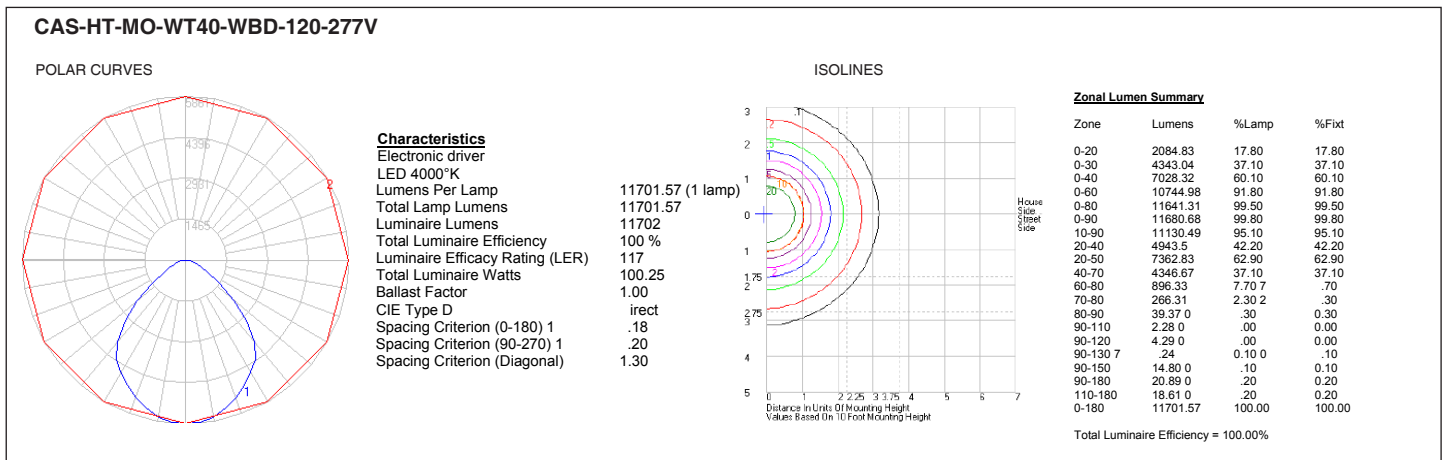

**PHOTOMETRICS**

**ENERGY CHART**

MODEL	EFFICACY	CONSUMPTION WATTAGE	LUMEN OUTPUT	CRI	L70 (hrs.)
CAS-HT-MO-WT40-WBD-120-277V	117 lm/W	100	11702	>70	>54,000
CAS-HT-HO-WT40-WBD-120-277V	115 lm/W	200	21313	>70	>54,000