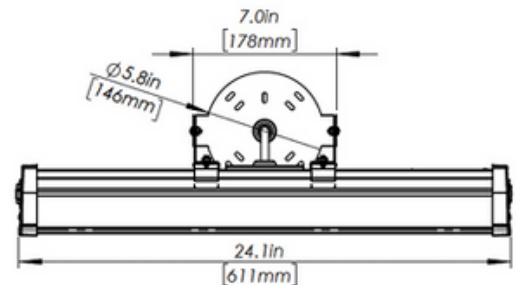

NON-BUGEYE EMERGENCY SOLUTION

SURFACE CEILING OR WALL MOUNT

shown ceiling mount - up to 80' on-center spacing

KEY FEATURES

- Rugged, architectural 2' extruded steel body with frosted PC diffuser
- 9.6V, 16W, 3000mAh, Ni-MH battery
- 120-277V 50/60 Hz input
- Operating temperature range: 0° to 35° C
- 180° adjustable mount for ceiling or wall surface mounting
- High performance emergency lighting - up to 80' on-center spacing

DIMENSIONS

APPLICATIONS

- Warehouses
- Loading Docks
- Factories
- Showrooms
- Schools
- Retail
- Offices
- Hospitality