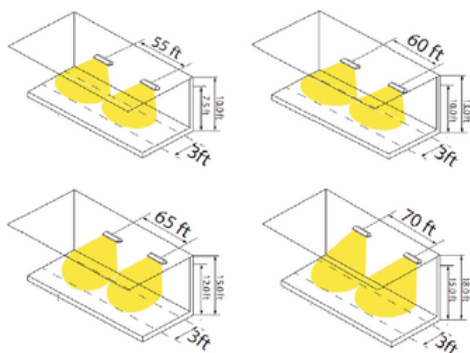

ACCIAIO BX910SE

rugged high ceiling
emergency light

up to 80' on-center spacing • surface ceiling or wall mount
HIGH ENVIRONMENT NON-BUGEYE EMERGENCY SOLUTION

Beghelli has designed a sleek, modern emergency unit to replace the traditional “bug-eye” fixtures. It packs a powerful punch delivering up to 80' on-center spacing from 1729 lm of bright 4000K CCT EMERGENCY lighting.

NON-BUGEYE EMERGENCY SOLUTION

SURFACE CEILING OR WALL MOUNT

shown ceiling mount - up to 80' on-center spacing

KEY FEATURES

- Rugged, architectural 2' extruded steel body with frosted PC diffuser
- 9.6V, 16W, 3000mAh, Ni-MH battery
- 120-277V 50/60 Hz input
- Operating temperature range: 0° to 35° C
- 180° adjustable mount for ceiling or wall surface mounting
- High performance emergency lighting - up to 80' on-center spacing

DIMENSIONS

APPLICATIONS

- Warehouses
- Loading Docks
- Factories
- Showrooms
- Schools
- Retail
- Offices
- Hospitality