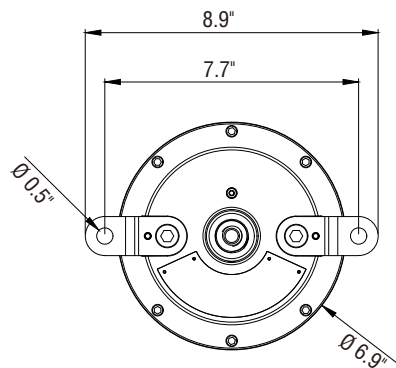

NOTE: Surface mount standard, does not include hazardous J-box (must be ordered separately) or use hazardous rated conduit (supplied by others)

DIMENSIONS

MOUNTING OPTIONS

<p style="text-align: center;">Standard (surface ceiling/ wall mount bracket)</p>  <p style="text-align: center;"><i>NOTE: Power cord cannot be exposed. Hazardous conduit or hazardous J-box mounting required.</i></p>	<p style="text-align: center;">Pendant Mount (HZPK12)</p>  <p style="text-align: right;">Note: HZPK12 does not include hazardous rated J-box. HZJBOX must be ordered separately.</p>
<p style="text-align: center;">Wall Mount</p>  <div style="display: flex; justify-content: space-around; align-items: center;"> <div style="text-align: center;"> <p>Wall Mount 90° (HZWM90)</p>  <p>90°</p> </div> <div style="text-align: center;"> <p>Wall Mount 25° (HZWM25)</p>  <p>25°</p> </div> </div> <p style="text-align: center;">NOTED: Wall mounts include hazardous-rated J-box</p>	<p style="text-align: center;">Stanchion Mount (HZSTN25, HZSTN90)</p>  <p style="text-align: center;">NOTE: Pole (1.77" Ø)</p>