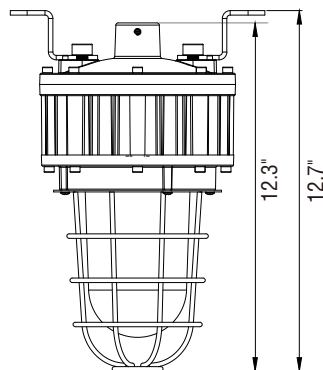

ACCESSORIES

HZJBOX (J-box)	HZSTN25 (stanchion mount 25°)	HZWM25 ⁴ (wall mount 25°)
HZPK12 ³ (12" pendant stem)	HZSTN90 (stanchion mount 90°)	HZWM90 ⁴ (wall mount 90°)

NOTE 1: Other color temperatures available (2700K to 7000K), contact factory for details

NOTE: Surface mount standard, does not include hazardous J-box (must be ordered separately) or use hazardous rated conduit (supplied by others)

DIMENSIONS

MOUNTING OPTIONS

<p style="text-align: center;">Standard (surface ceiling/ wall mount bracket)</p>  <p style="text-align: center;"><i>NOTE: Power cord cannot be exposed. Hazardous conduit or hazardous J-box mounting required.</i></p>	<p style="text-align: center;">Pendant Mount (HZPK12)</p>  <p style="text-align: right;">Note: HZPK12 does not include hazardous rated J-box. HZJBOX must be ordered separately.</p>
<p style="text-align: center;">Wall Mount</p>  <div style="display: flex; justify-content: space-around; align-items: center;"> <div style="text-align: center;"> <p>Wall Mount 90° (HZWM90)</p>  <p>90°</p> </div> <div style="text-align: center;"> <p>Wall Mount 25° (HZWM25)</p>  <p>25°</p> </div> </div> <p style="text-align: center;">NOTED: Wall mounts include hazardous-rated J-box</p>	<p style="text-align: center;">Stanchion Mount (HZSTN25, HZSTN90)</p>  <p style="text-align: center;">NOTE: Pole (1.77" Ø)</p>