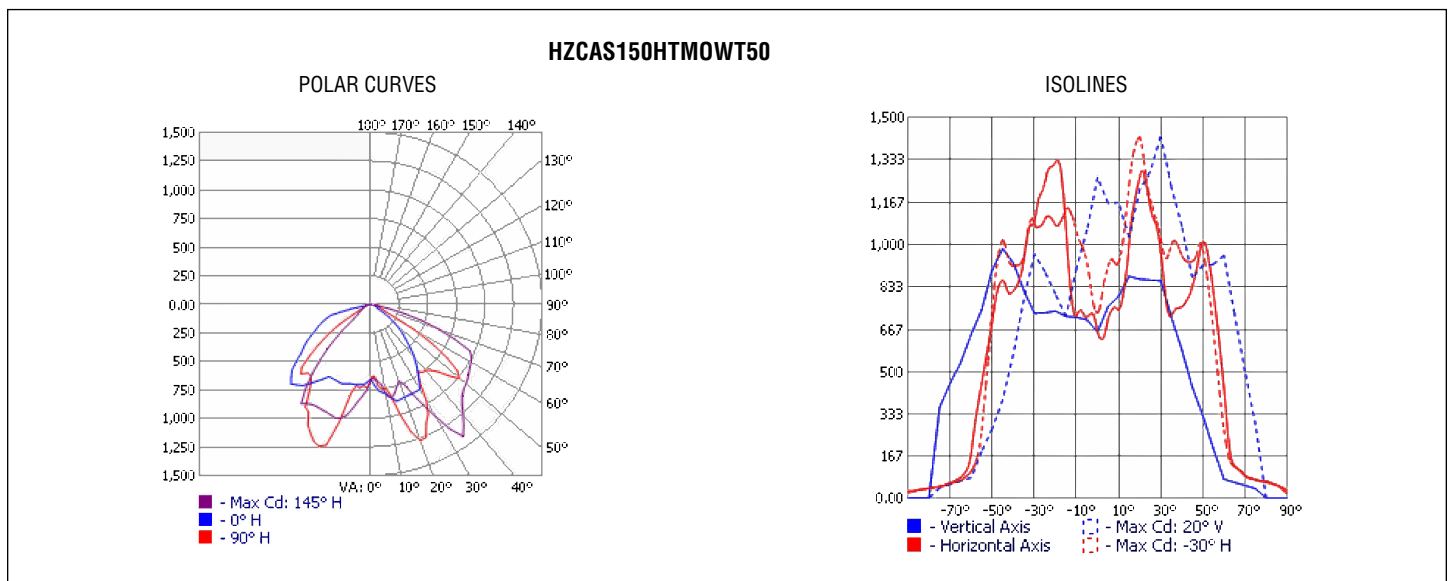

PHOTOMETRICS

CASTEX 150

ADDITIONAL INFORMATION

ENERGY CHART

MODEL (5000K CCT)	EFFICACY	CONSUMPTION WATTAGE	LUMEN OUTPUT	CRI	L70 (HRS) @ 55°C
HZCAS150HTM0	110 LPW	30W	3300 lm	>70	>150,000
HZCAS150HTH0	110 LPW	40W	4400 lm	>70	>150,000