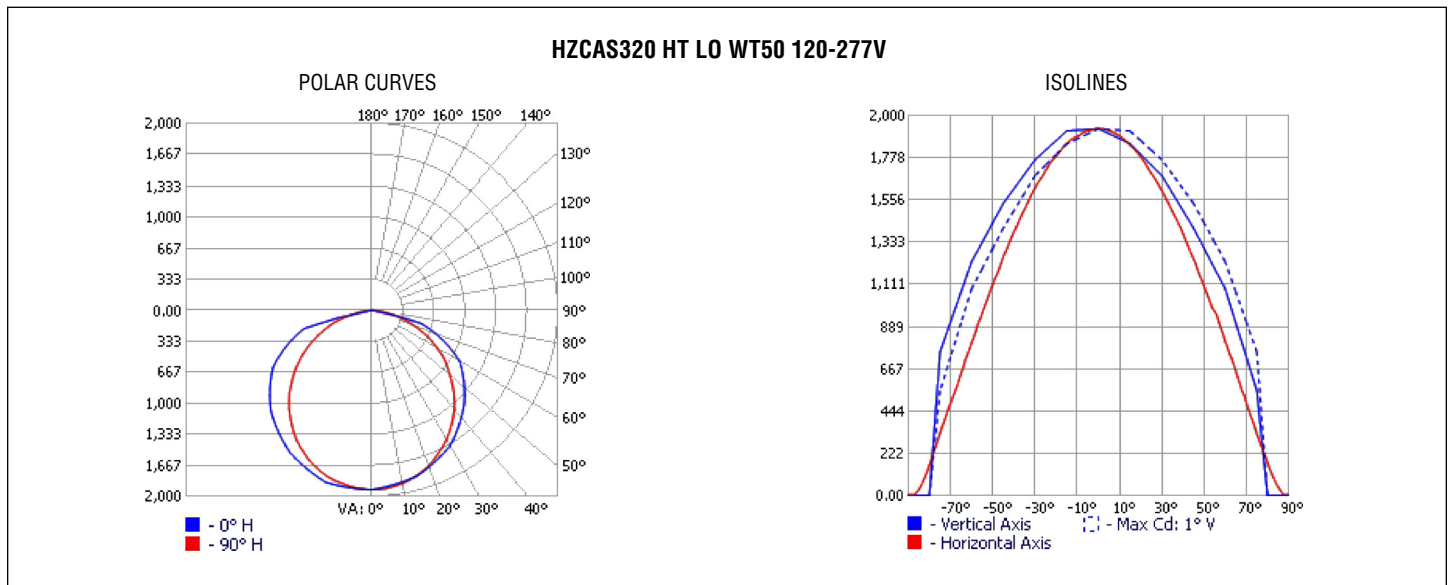

CASTEX 320

ADDITIONAL INFORMATION

PHOTOMETRICS

ENERGY CHART

MODEL (5000K CCT)	EFFICACY	CONSUMPTION WATTAGE	LUMEN OUTPUT	CRI	L70 (HRS) @ 55°C
HZCAS320 HT VLO	140 LPW	60	8400 lm	>70	>150,000
HZCAS320 HT LO	140 LPW	80	11200 lm	>70	>150,000
HZCAS320 HT MO	140 LPW	100	14000 lm	>70	>150,000
HZCAS320 HT HO	140 LPW	150	21000 lm	>70	>150,000