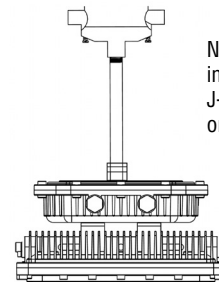

NOTE: Surface ceiling/ wall mount is standard

DIAGRAM

DIMENSIONS

VLO & LO: SQUARE

MO & HO: RECTANGLE

MOUNTING OPTIONS

Standard
(surface ceiling/ wall mount bracket)
(Aimable 90° both sides in 22.5° increments)

Pendant Mount
(HZPK12)

Note: HZPK12 does not include hazardous rated J-box. HZJBOX must be ordered separately.

NOTE: Power cord cannot be exposed. Hazardous conduit or hazardous J-box mounting required.