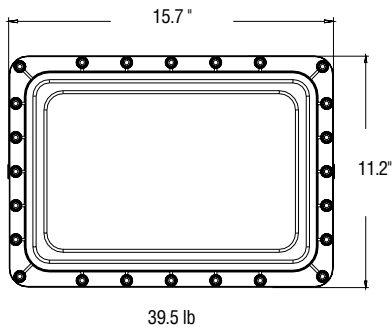

NOTE: Surface ceiling/ wall mount is standard

DIAGRAM

DIMENSIONS

VLO & LO: SQUARE

MO & HO: RECTANGLE

MOUNTING OPTIONS

Standard
(surface ceiling/ wall mount bracket)
(Aimable 90° both sides in 22.5° increments)