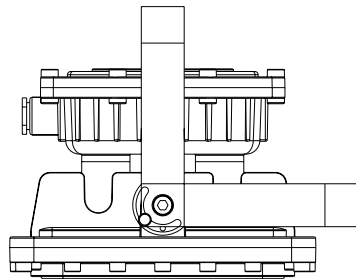

NOTE: Surface ceiling/ wall mount is standard

DIAGRAM

DIMENSIONS

VLO & LO: SQUARE

MO & HO: RECTANGLE

MOUNTING OPTIONS

Standard
(surface ceiling/ wall mount bracket)
(Aimable 90° both sides in 22.5° increments)