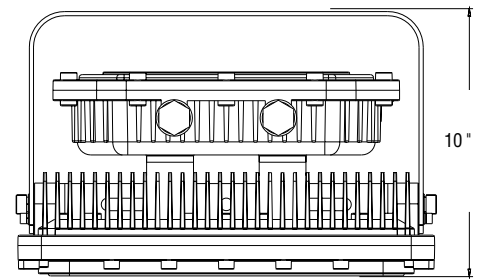

NOTE: Surface ceiling/ wall mount is standard

DIAGRAM

DIMENSIONS

VLO & LO: SQUARE

MO & HO: RECTANGLE

MOUNTING OPTIONS

Standard
(surface ceiling/ wall mount bracket)
(Aimable 90° both sides in 22.5° increments)