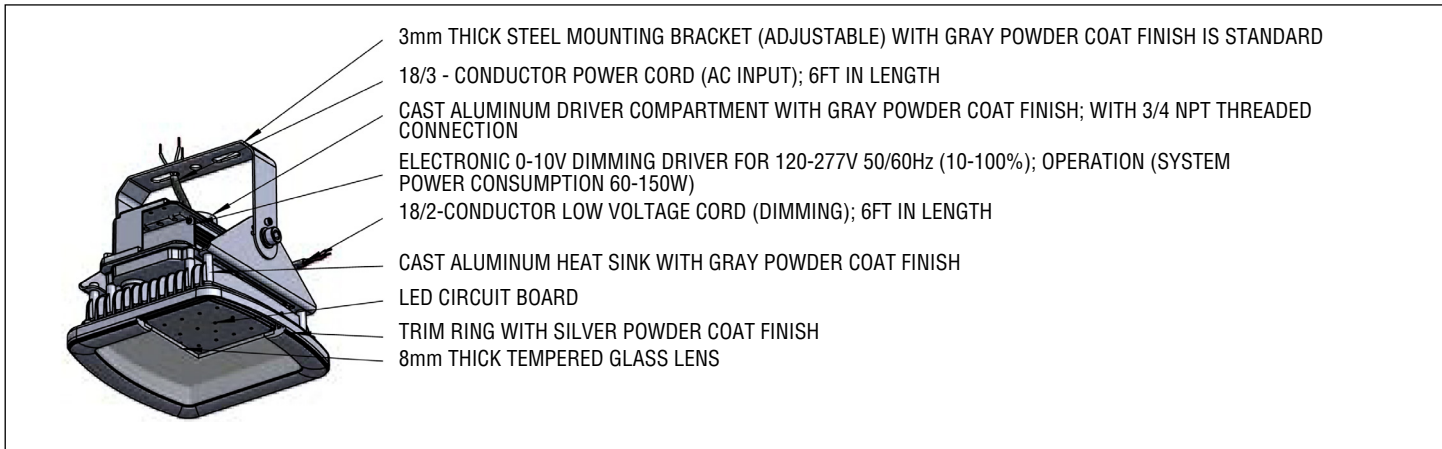

NOTE: Surface ceiling/ wall mount is standard

DIAGRAM

DIMENSIONS

VLO & LO: SQUARE

MO & HO: RECTANGLE

MOUNTING OPTIONS

Standard
(surface ceiling/ wall mount bracket)
(Aimable 90° both sides in 22.5° increments)