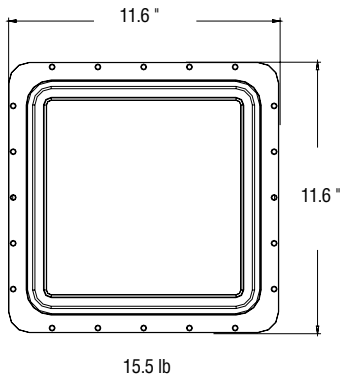

NOTE: Surface ceiling/ wall mount is standard

DIAGRAM

DIMENSIONS

VLO & LO: SQUARE

MO & HO: RECTANGLE

MOUNTING OPTIONS

Standard
(surface ceiling/ wall mount bracket)
(Aimable 90° both sides in 22.5° increments)