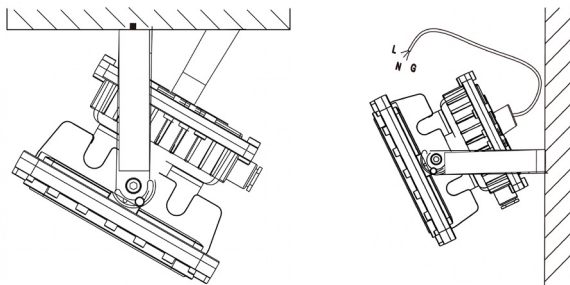

NOTE: Surface ceiling/ wall mount is standard

DIAGRAM

DIMENSIONS

VLO & LO: SQUARE

MO & HO: RECTANGLE

MOUNTING OPTIONS

Standard
(surface ceiling/ wall mount bracket)
(Aimable 90° both sides in 22.5° increments)