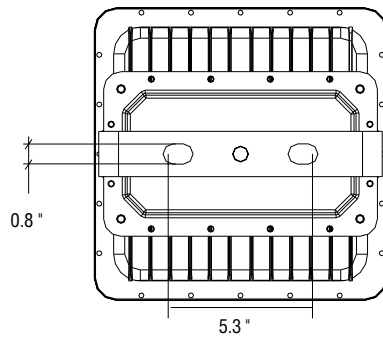

NOTE: Surface ceiling/ wall mount is standard

DIAGRAM

DIMENSIONS

VLO & LO: SQUARE

MO & HO: RECTANGLE

MOUNTING OPTIONS

Standard
(surface ceiling/ wall mount bracket)
(Aimable 90° both sides in 22.5° increments)