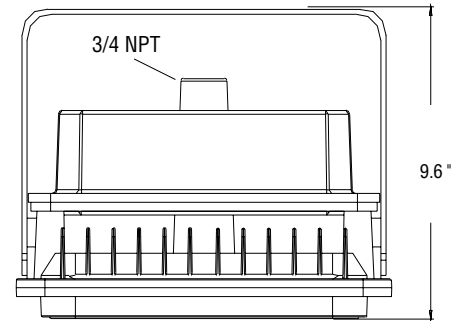

- HZJBOX (J-box)
- HZPK12 (12" pendant stem)

NOTE 1: Consult factory for lead time

NOTE 2: Other color temperatures available (2700K to 7000K), contact factory

NOTE 3: High voltage option available (200 to 480V), contact factory for lead time

NOTE: Surface ceiling/ wall mount is standard

DIAGRAM

DIMENSIONS

VLO & LO: SQUARE

MO & HO: RECTANGLE

MOUNTING OPTIONS

Standard
(surface ceiling/ wall mount bracket)
(Aimable 90° both sides in 22.5° increments)